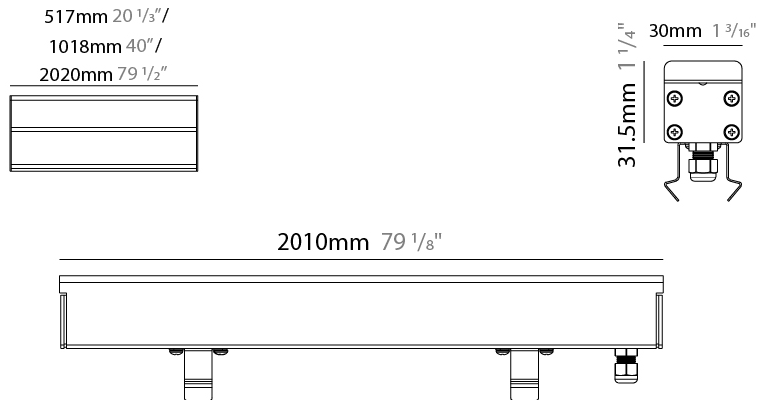

RANGER 30 RECESSED

E12I0032-RGBW

base number

PROJECT	
TYPE	
SPECIFIER	
QUANTITY	
DATE	

1. To build a product code in our configurator select the specify button on the base model # product page
2. To build a manual product code on this datasheet choose from the options listed below in blue font and add the suffix to the base model #

GENERAL

Series: Ranger 30
Brand: Unonovesette
Division: Exterior
Mounting Type: Recessed
Mounting Location: In-Ground
Subcategory: Drive Over

PHYSICAL

Shape: Rectangle
Length (mm): 2010
Length (in): 79 1/8
Width (mm): 30
Width (in): 1 1/4
Height (mm): 31.5
Height (in): 1 1/4
Light Distribution: Direct
Weight (kg): 2.22
Weight (lbs): 4.89
Load Resistance (kg): 5000
Load Resistance (lbs): 11023
Fixture Finish: Opal White
Fixture Material: Extruded PMMA with Opal
Cable Details: IP67 300mm Cable

ELECTRICAL

Lamp Type: LED
Input Wattage (W): 46
Dimming: DMX
Control Gear: DMX
Driver Included: No
Driver Location: Remote
Driver Type: Constant Voltage - Universal
Driver Class: Class 2
Input Voltage (V): 120 - 277
Output Voltage (V): 24

LED

Color Temperature (°K): RGBW
CRI: >90 CRI
Lamp Life (hrs): 100000
Special LEDs offerings: RGBW

OPTICAL

Optic°: 150
Beam Angle: Diffused
Adjustability: Fixed

RATINGS AND CERTIFICATIONS

Certified By: Certified for North American Standards
IP rating: IP67
IK Rating: IK10