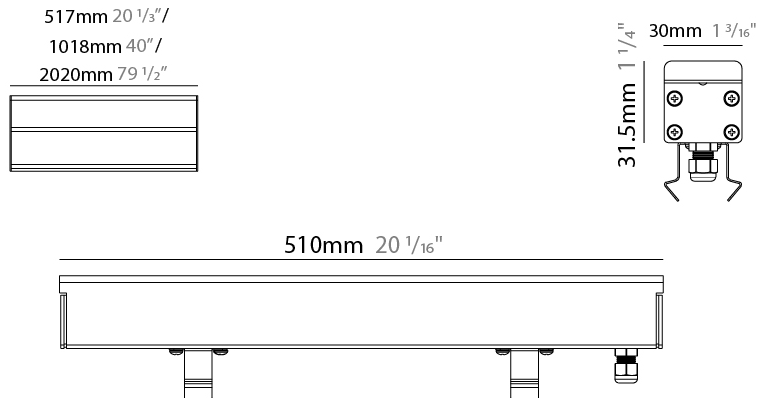

RANGER 30 RECESSED

E12I0030-RGBW

base number

1. To build a product code in our configurator select the specify button on the base model # product page
2. To build a manual product code on this datasheet choose from the options listed below in blue font and add the suffix to the base model #

GENERAL

Series: Ranger 30
Brand: Unonovesette
Division: Exterior
Mounting Type: Recessed
Mounting Location: In-Ground
Subcategory: Drive Over

PHYSICAL

Shape: Rectangle
Length (mm): 510
Length (in): 20
Width (mm): 30
Width (in): 1 1/16
Height (mm): 31.5
Height (in): 1 1/4
Light Distribution: Direct
Weight (kg): 0.56
Weight (lbs): 1.2
Load Resistance (kg): 5000
Load Resistance (lbs): 11023
Fixture Finish: Opal White
Fixture Material: Extruded PMMA with Opal
Cable Details: IP67 300mm Cable

ELECTRICAL

Lamp Type: LED
Input Wattage (W): 11.5
Dimming: DMX
Control Gear: DMX
Driver Included: No
Driver Location: Remote
Driver Type: Constant Voltage - Universal
Driver Class: Class 2
Input Voltage (V): 120 - 277
Output Voltage (V): 24

LED

Color Temperature (°K): RGBW
CRI: >90 CRI
Lamp Life (hrs): 100000
Special LEDs offerings: RGBW

OPTICAL

Optic°: 150
Beam Angle: Diffused
Adjustability: Fixed

RATINGS AND CERTIFICATIONS

Certified By: Certified for North American Standards
IP rating: IP67
IK Rating: IK10

PROJECT	
TYPE	
SPECIFIER	
QUANTITY	
DATE